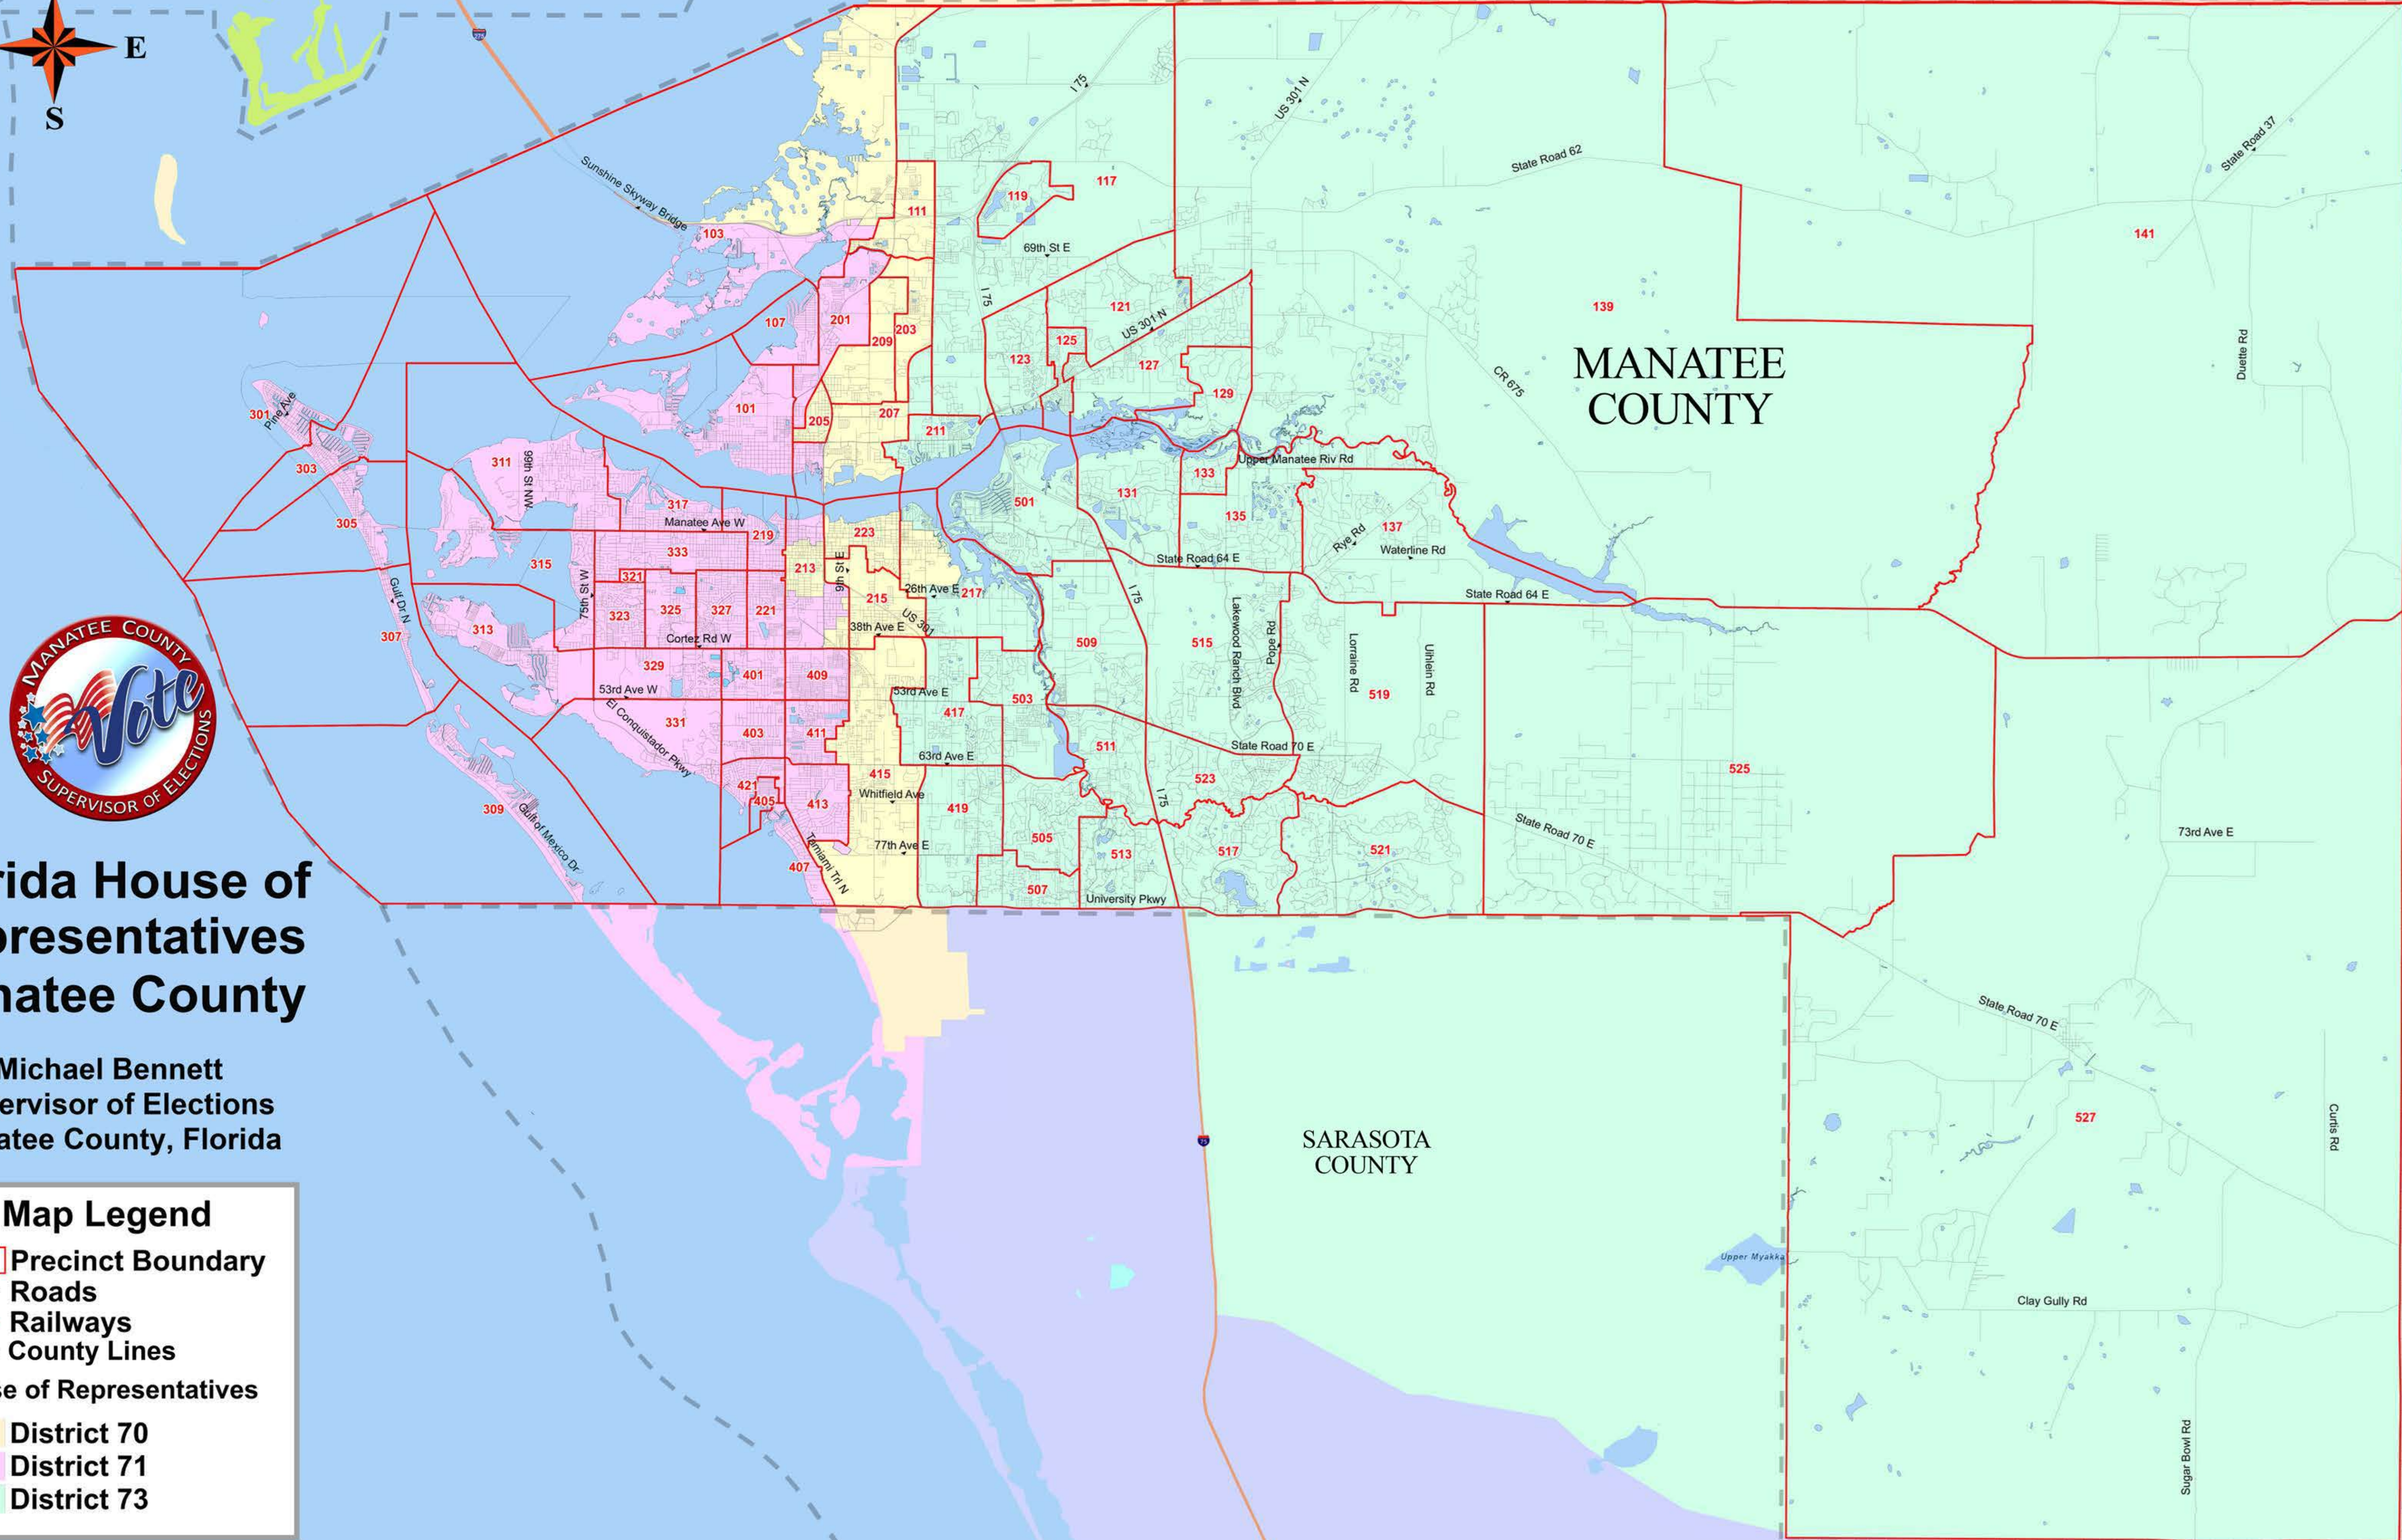

PINELLAS COUNTY

HILLSBOROUGH COUNTY

POLK COUNTY

HARDEE COUNTY

DESOTO COUNTY

Florida House of Representatives Manatee County

Michael Bennett
Supervisor of Elections
Manatee County, Florida

Map Legend

- Precinct Boundary
- Roads
- Railways
- County Lines

House of Representatives

- District 70
- District 71
- District 73