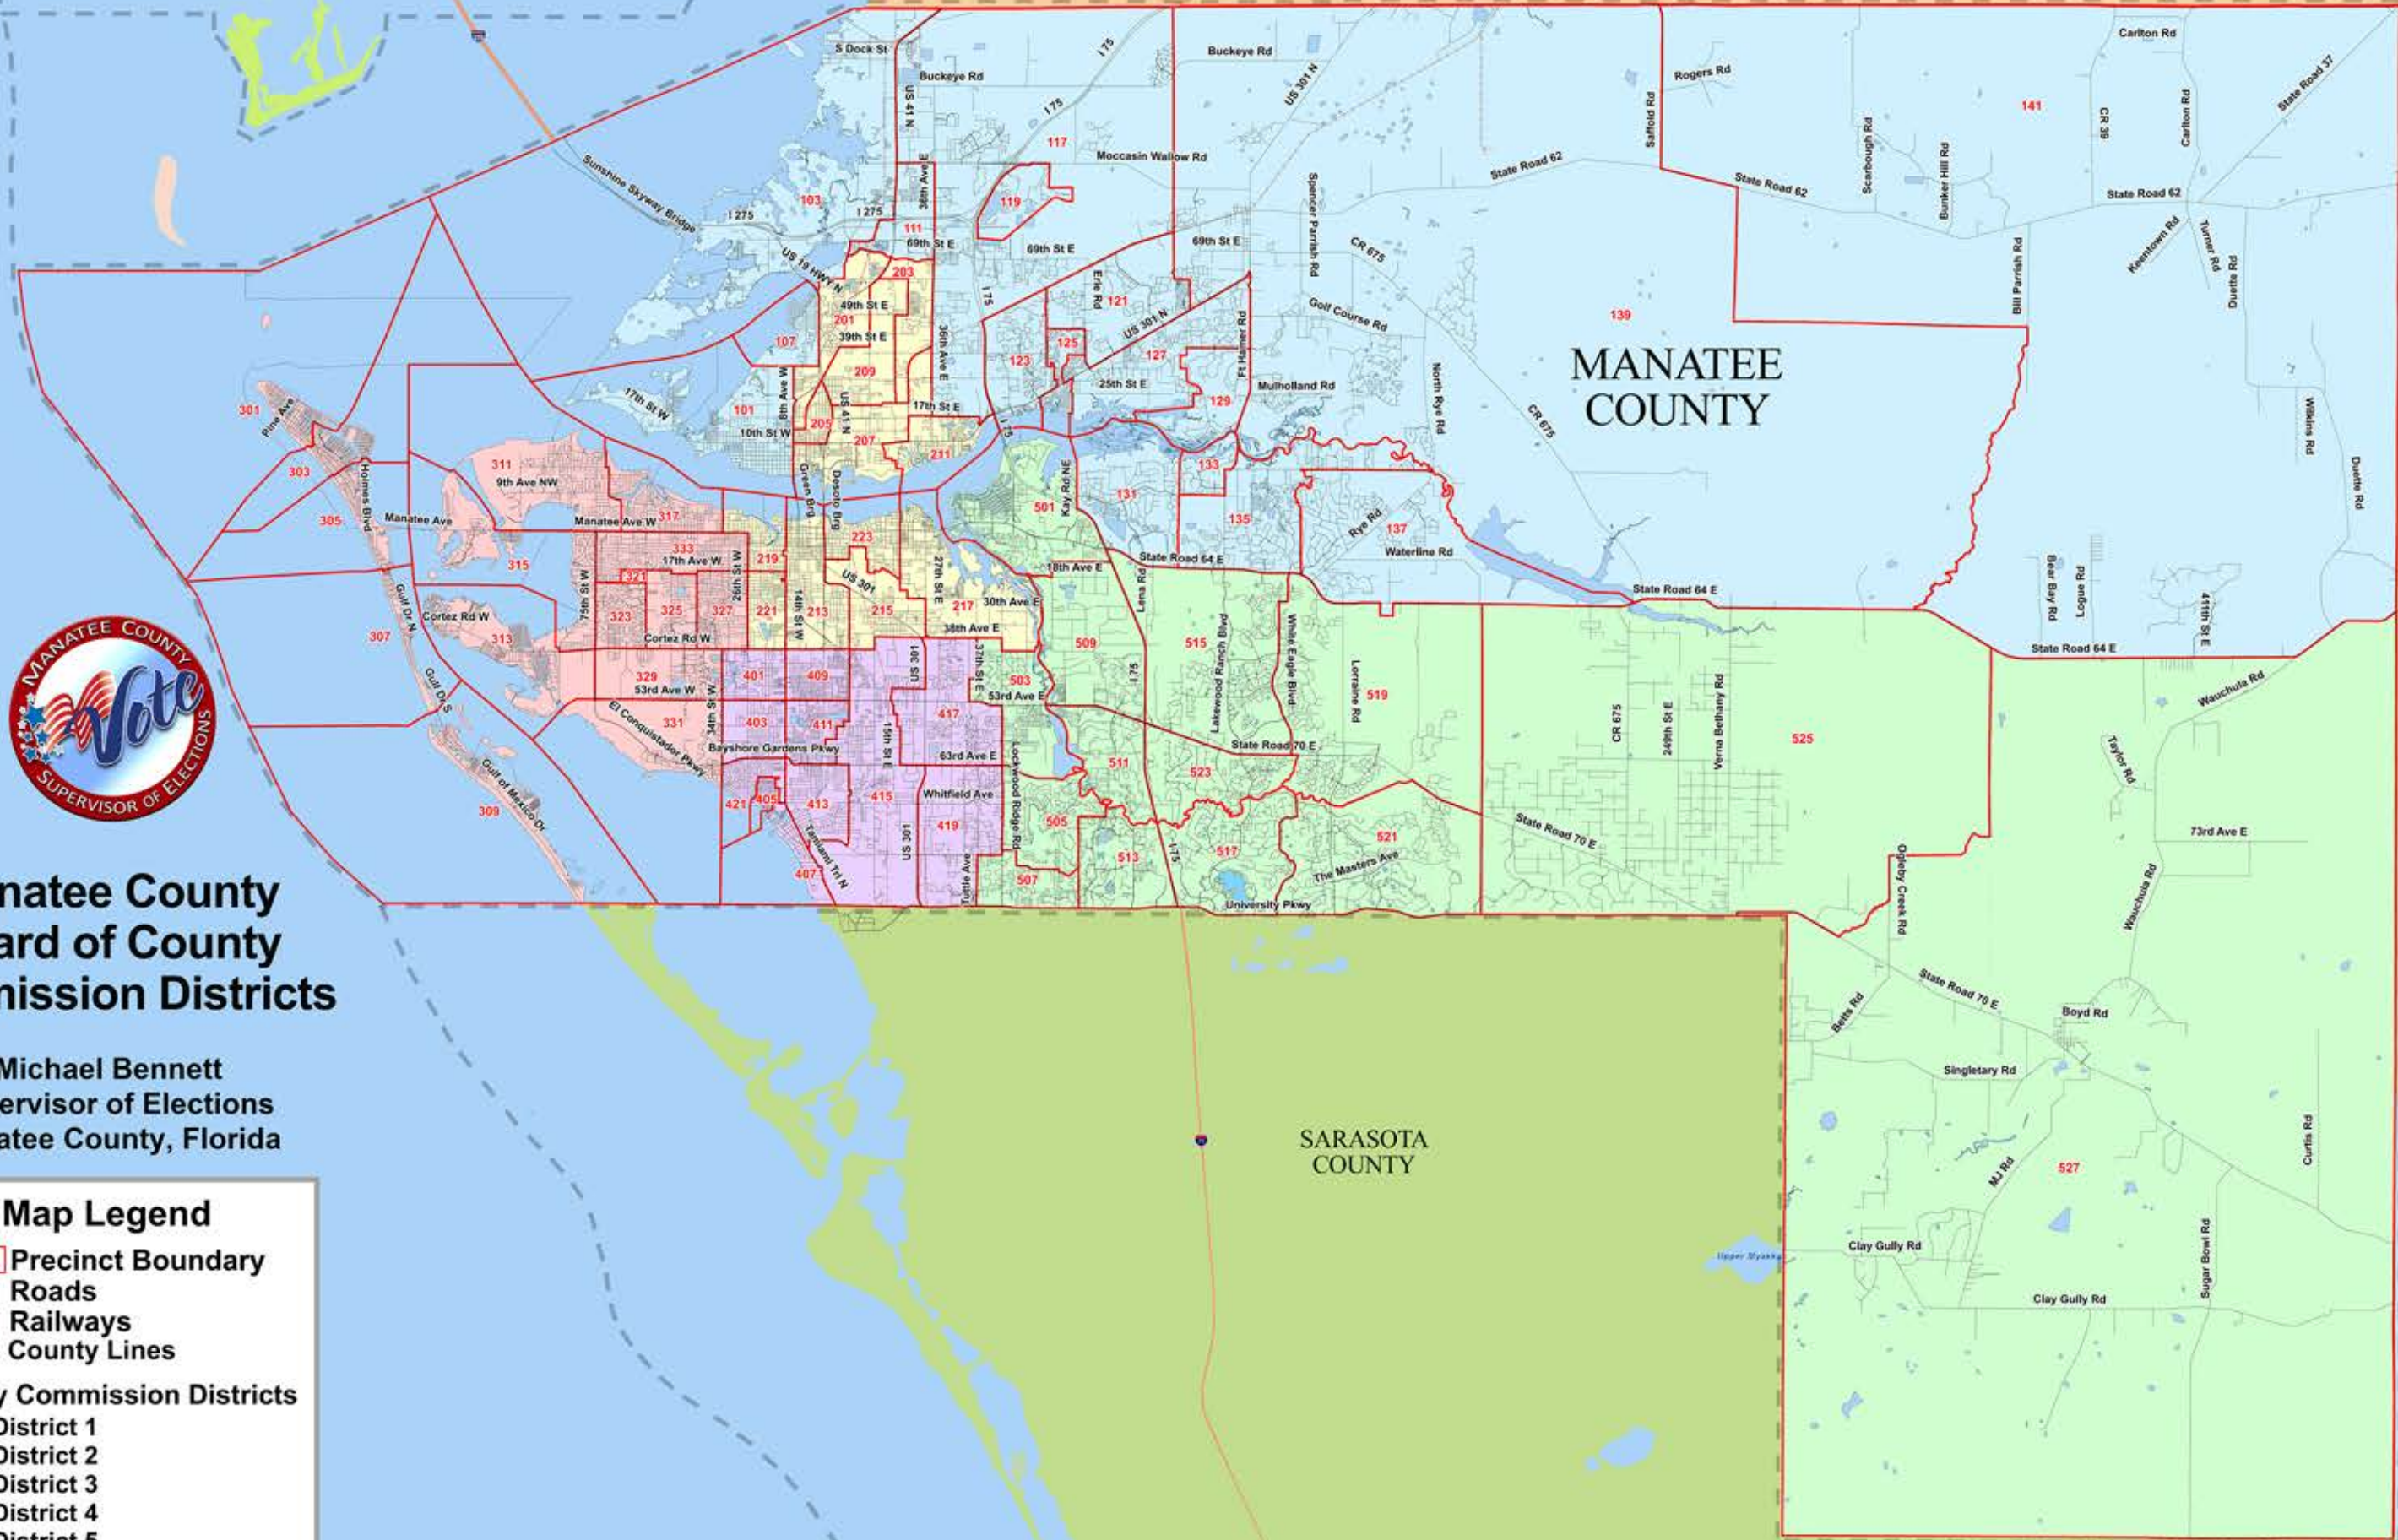

PINELLAS COUNTY

HILLSBOROUGH COUNTY

POLK COUNTY

HARDEE COUNTY

DESOTO COUNTY

SARASOTA COUNTY

Manatee County Board of County Commission Districts

Michael Bennett
Supervisor of Elections
Manatee County, Florida

Map Legend

- Precinct Boundary
- Roads
- Railways
- County Lines

County Commission Districts

- District 1
- District 2
- District 3
- District 4
- District 5